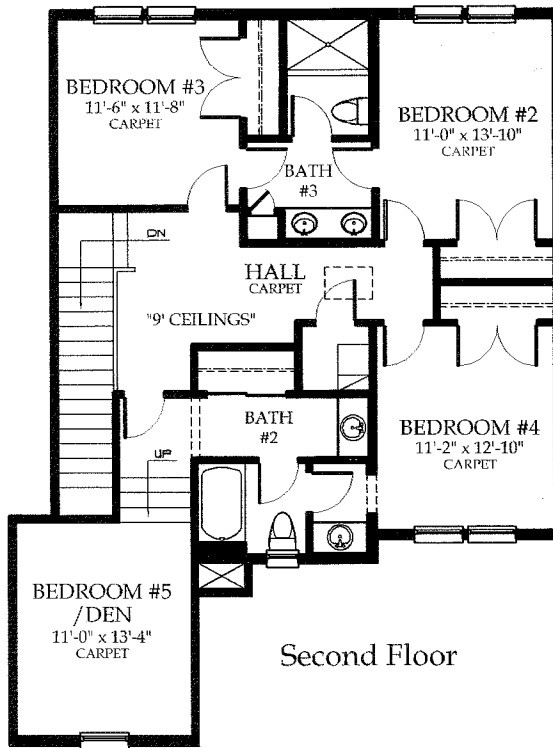

Chateau Provence

AREA SQUARE FEET	
LIVING (CONDITIONED)	3,485
TOTAL (UNDER ROOF)	4,402