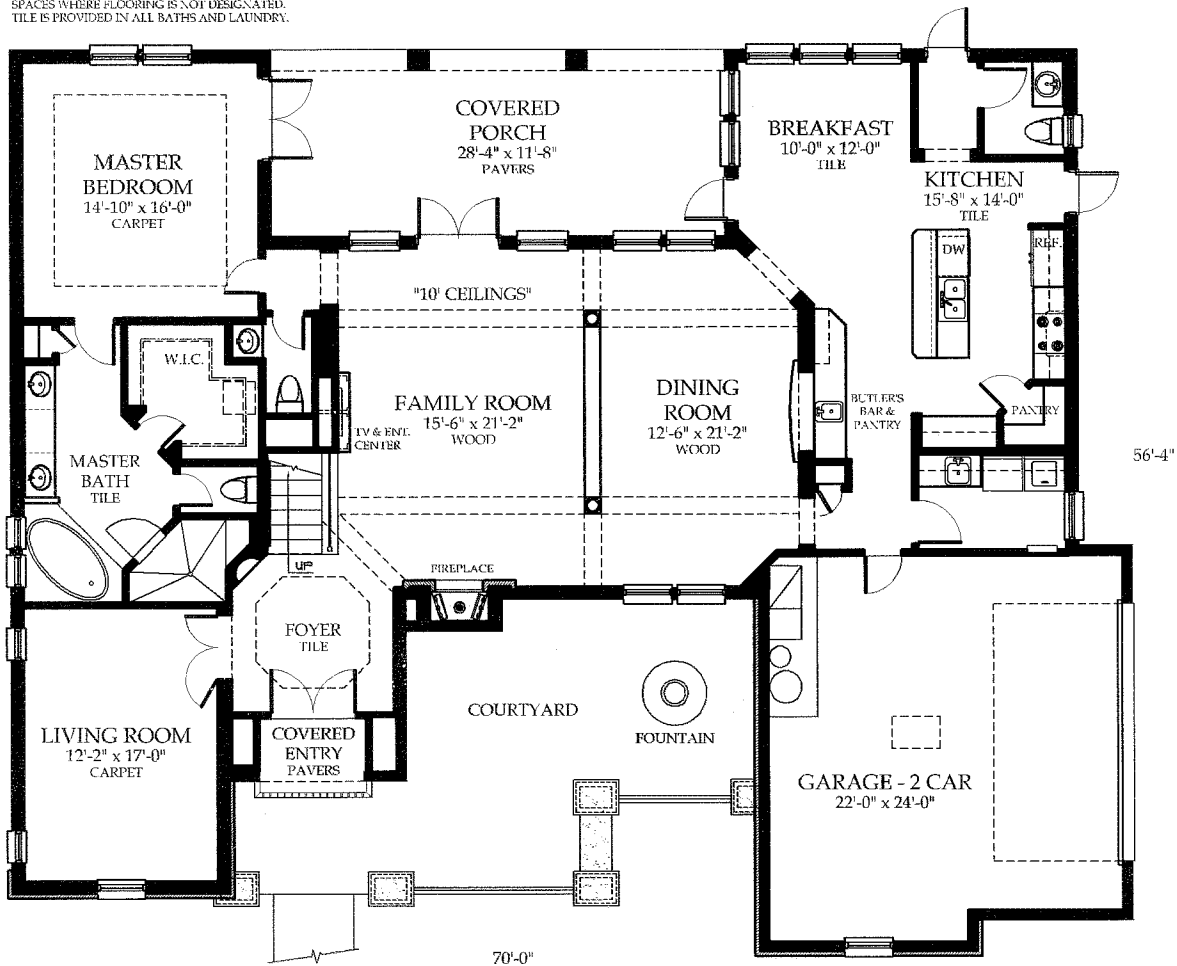

DESIGN & FLOOR PLAN
COPYRIGHT 2006
MCNALLY HOMES, INC.

First Floor

PLANS AND SPECIFICATIONS ARE SUBJECT TO CHANGE WITHOUT NOTICE OR OBLIGATION. ALL DIMENSIONS ARE APPROXIMATE.