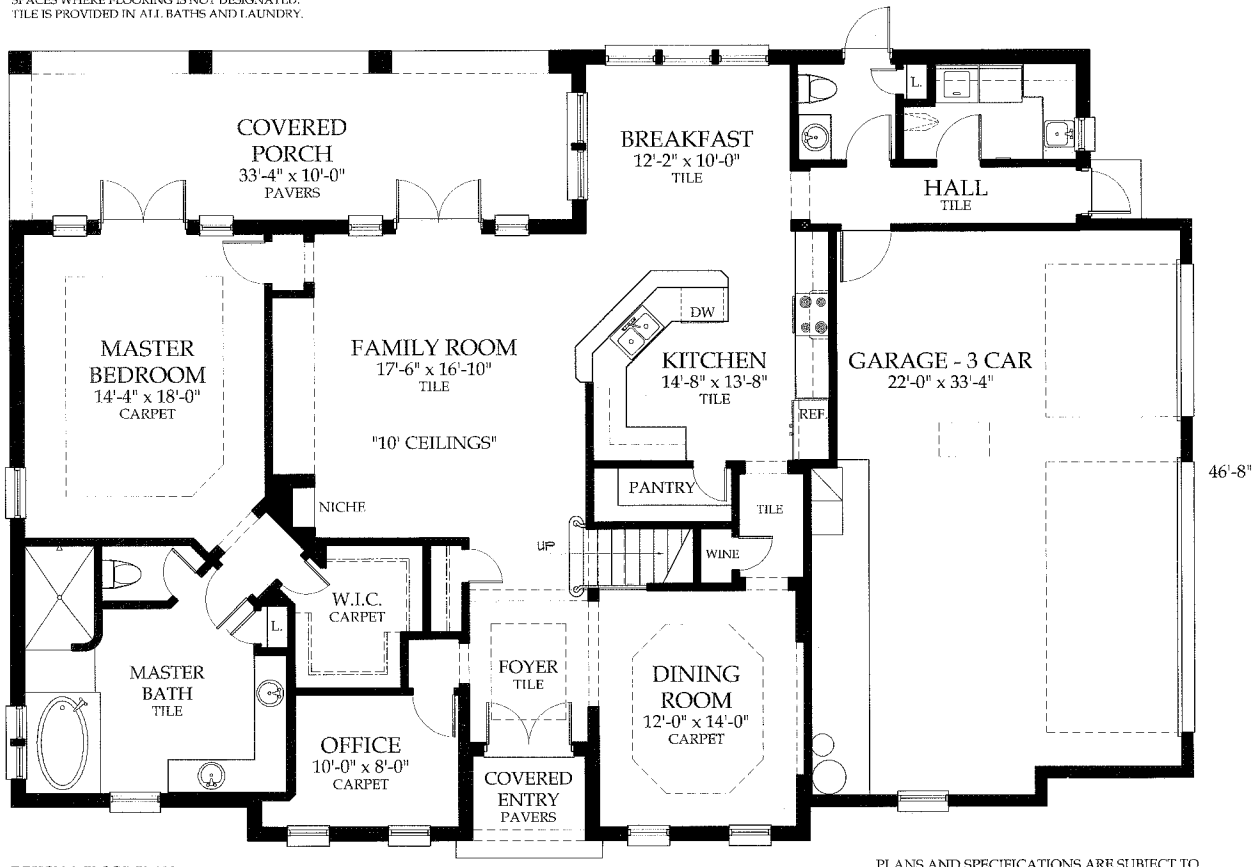

"Chateau Avalon" French Estate Home by McNally Homes Inc. © 2004

McNally Homes Inc. • P.O. Box 818 • Windermere, FL 34786 • www.mcnallyhomes.com

Chateau Avalon

AREA SQUARE FEET	
LIVING (CONDITIONED)	3,205
TOTAL (UNDER ROOF)	4,304

Second Floor

CARPET IS PROVIDED IN ALL CLOSETS AND SPACES WHERE FLOORING IS NOT DESIGNATED. TILE IS PROVIDED IN ALL BATHS AND LAUNDRY.

First Floor

DESIGN & FLOOR PLAN
COPYRIGHT 2006
MCNALLY HOMES, INC.

PLANS AND SPECIFICATIONS ARE SUBJECT TO CHANGE WITHOUT NOTICE OR OBLIGATION. ALL DIMENSIONS ARE APPROXIMATE.