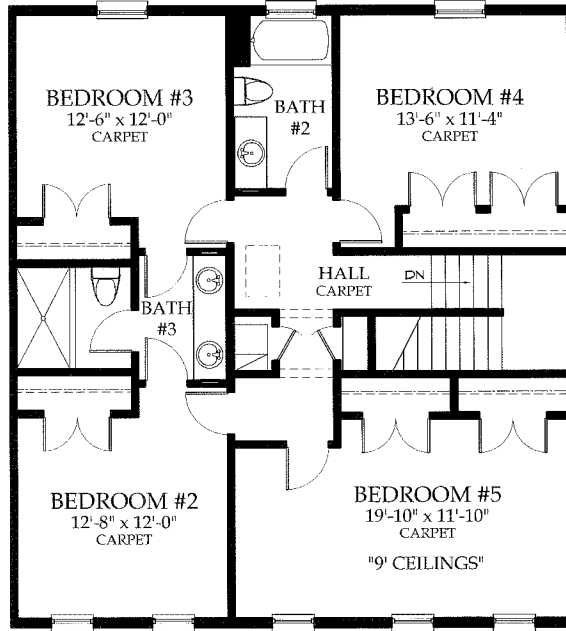

"Chateau Avalon" French Estate Home by McNally Homes Inc. © 2004

McNally Homes Inc. • P.O. Box 818 • Windermere, FL 34786 • www.mcnallyhomes.com

Chateau Avalon

AREA SQUARE FEET	
LIVING (CONDITIONED)	3,205
TOTAL (UNDER ROOF)	4,304

Second Floor

CARPET IS PROVIDED IN ALL CLOSETS AND SPACES WHERE FLOORING IS NOT DESIGNATED. TILE IS PROVIDED IN ALL BATHS AND LAUNDRY.

First Floor

DESIGN & FLOOR PLAN
COPYRIGHT 2006
MCNALLY HOMES, INC.

PLANS AND SPECIFICATIONS ARE SUBJECT TO CHANGE WITHOUT NOTICE OR OBLIGATION. ALL DIMENSIONS ARE APPROXIMATE.