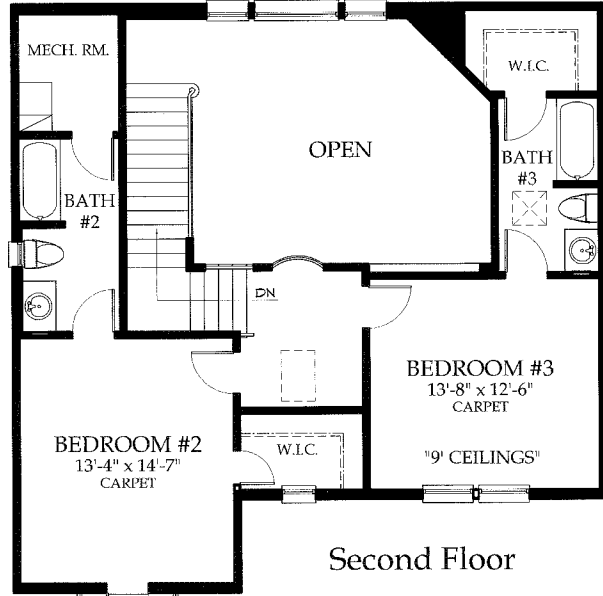

Kathleen McNally

"Casa Del Sol"

*Mediterranean Estate Home by McNally Homes
© 2004*

McNally Homes Inc. • P.O. Box 818 • Windermere, FL 34786 • www.mcnallyhomes.com

Casa Del Sol

AREA SQUARE FEET

LIVING (CONDITIONED)	3,386
TOTAL (UNDER ROOF)	4,371

CARPET IS PROVIDED IN ALL CLOSETS AND SPACES WHERE FLOORING IS NOT DESIGNATED. TILE IS PROVIDED IN ALL BATHS, & LAUNDRY.

DESIGN & FLOOR PLAN
COPYRIGHT 2006
MCNALLY HOMES, INC.

PLANS AND SPECIFICATIONS ARE SUBJECT TO CHANGE WITHOUT NOTICE OR OBLIGATION. ALL DIMENSIONS ARE APPROXIMATE.