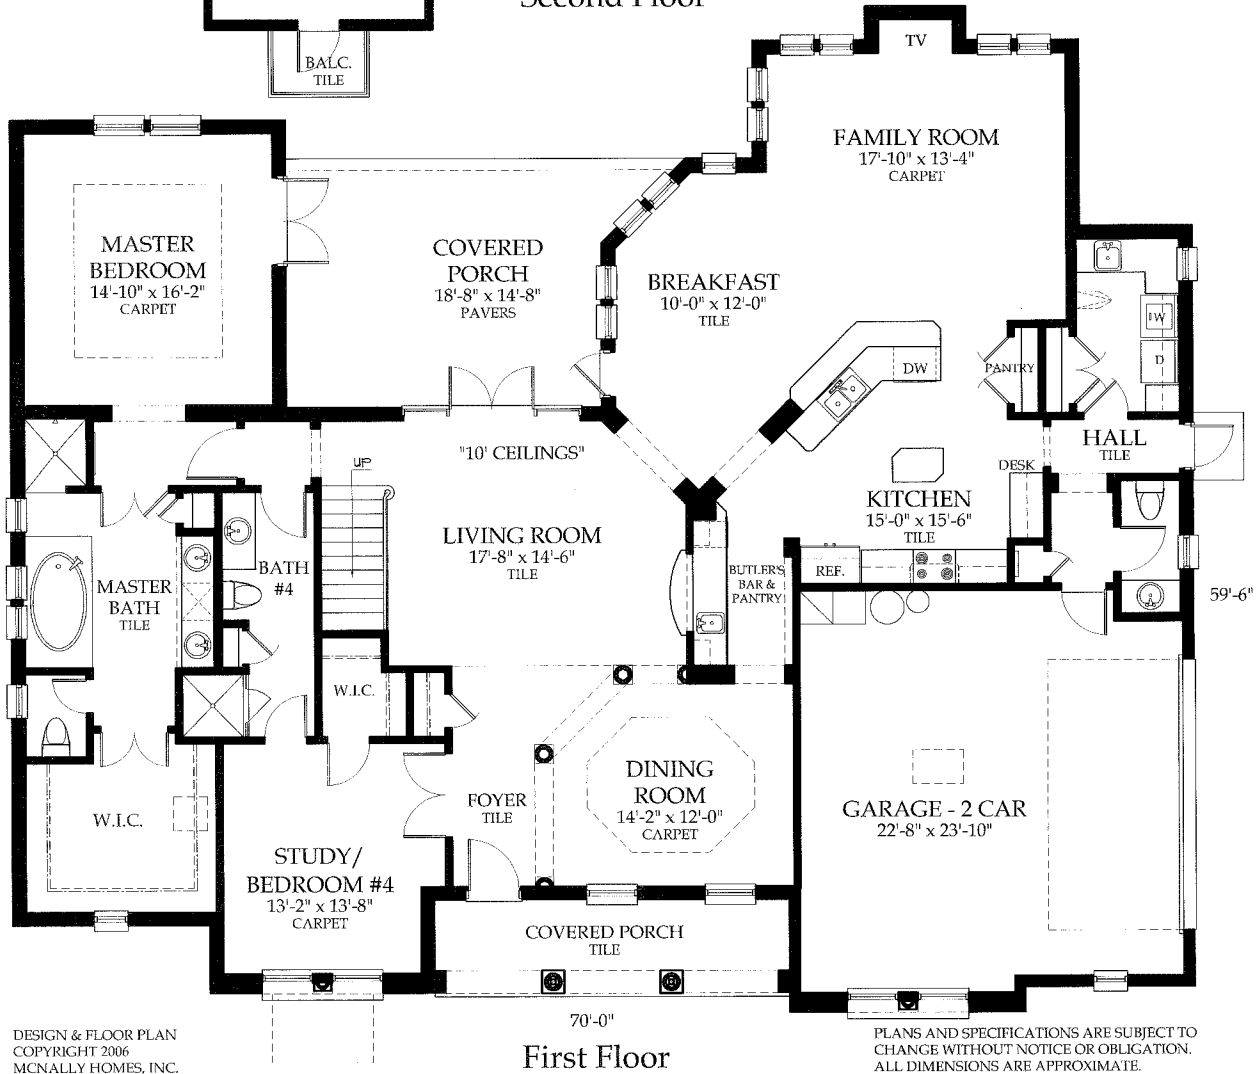

Kathleen McNally

"Casa Del Sol"

*Mediterranean Estate Home by McNally Homes
© 2004*

McNally Homes Inc. • P.O. Box 818 • Windermere, FL 34786 • www.mcnallyhomes.com

Casa Del Sol

AREA SQUARE FEET

LIVING (CONDITIONED)	3,386
TOTAL (UNDER ROOF)	4,371

CARPET IS PROVIDED IN ALL CLOSETS AND SPACES WHERE FLOORING IS NOT DESIGNATED. TILE IS PROVIDED IN ALL BATHS, & LAUNDRY.

DESIGN & FLOOR PLAN
COPYRIGHT 2006
MCNALLY HOMES, INC.

PLANS AND SPECIFICATIONS ARE SUBJECT TO CHANGE WITHOUT NOTICE OR OBLIGATION. ALL DIMENSIONS ARE APPROXIMATE.